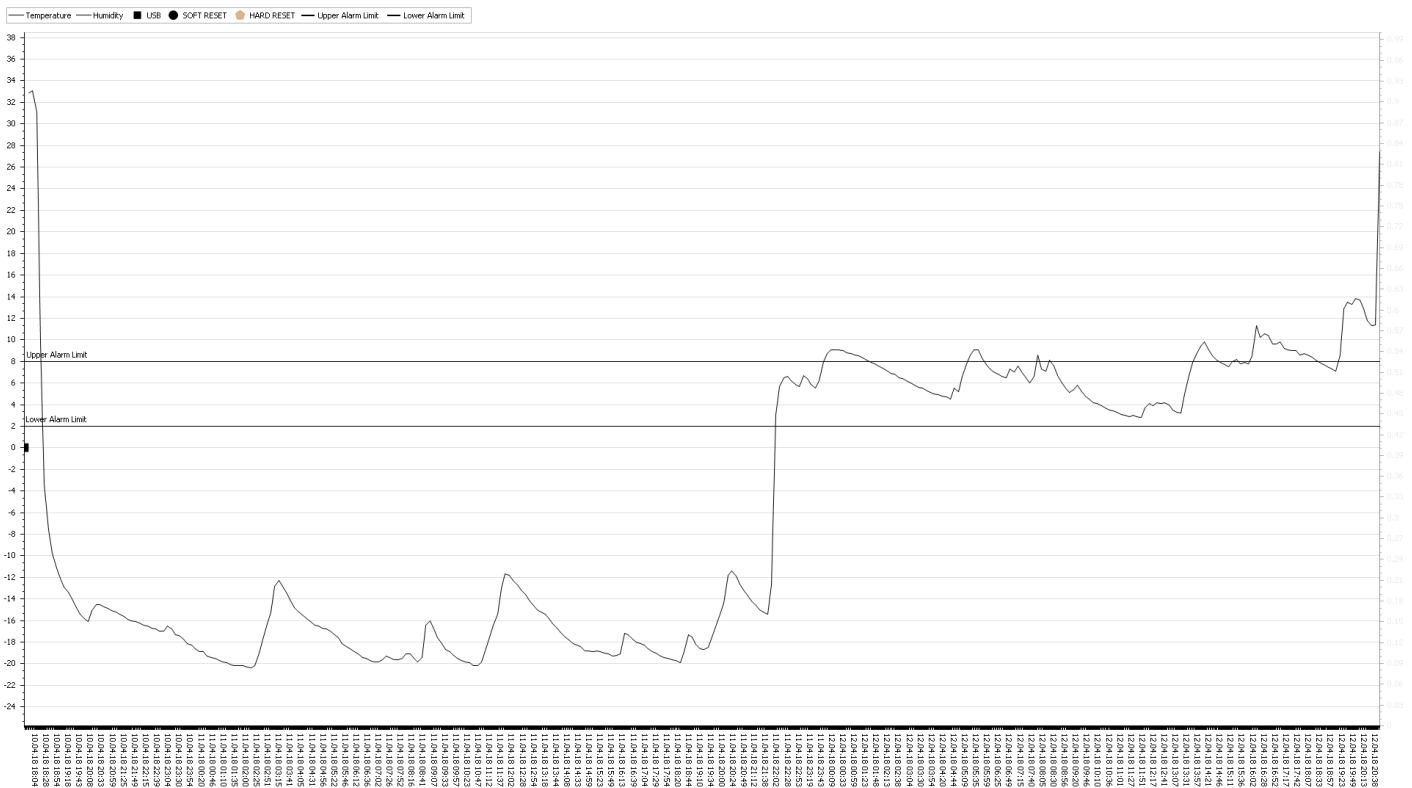

Device Information

Serial Number:	1510010038	Capacity:	5000
Measurement Interval:	9 minute	Startup Delay:	30 minute
Upper Alarm Limit:	8°C	Device Type and Version:	
Upper Alarm Time:	30 minute	Description:	
Lower Alarm Limit:	2°C		
Lower Alarm Time:	30 minute		

Logging Summary

Record Count:	341	Minimum:	-20.4°C
Measurement Interval:	9 minute	Maximum:	33.1°C
Startup Time:	10.04.2018 17:39:00	Average:	-5.57°C
Finish time:	12.04.2018 20:48:00	Alarm Count:	6

Temperature Chart

Alarms

Description	Startup Time	Finish time	Duration
Upper alarm	10.04.2018 17:48:00	10.04.2018 18:33:00	00:45:00
Lower alarm	10.04.2018 18:33:00	11.04.2018 22:00:00	1.03:27:00
Upper alarm	11.04.2018 23:48:00	12.04.2018 01:36:00	01:48:00
Upper alarm	12.04.2018 13:54:00	12.04.2018 14:48:00	00:54:00
Upper alarm	12.04.2018 16:00:00	12.04.2018 18:33:00	02:33:00
Upper alarm	12.04.2018 19:18:00	12.04.2018 20:48:00	01:30:00